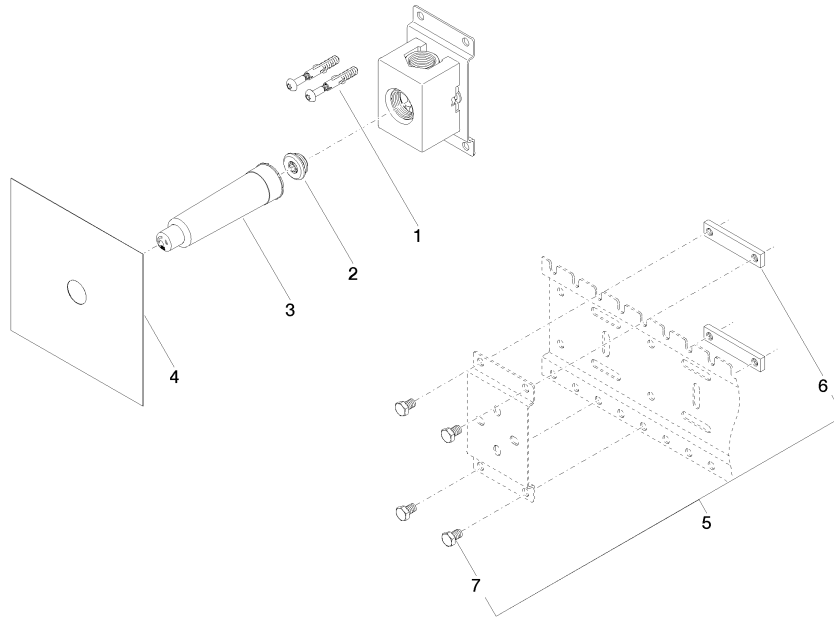

## Wall valve 3/4" -

---

35 608 970 90

- red brass, lead-free
- female thread 3/4" connection
- 1x female thread 3/4" outlet
- dust cover
- anti-water packing
- soundproofing
- suitable for xGRID (when using installation track + 12 mm recess depth)

## Wall valve 3/4" -

35 608 970 90

mm [inches]

Serie	min	max
Madison	75 [3"]	145 [5 3/4"]
Madison Flair	75 [3"]	145 [5 3/4"]
Lulu	75 [3"]	145 [5 3/4"]
Vaia	75 [3"]	145 [5 3/4"]
Symetrics	75 [3"]	145 [5 3/4"]
Tara	85 [3 3/8"]	145 [5 3/4"]
Deque	85 [3 3/8"]	145 [5 3/4"]
CL1	105 [4 1/8"]	150 [5 7/8"]
Mem	105 [4 1/8"]	150 [5 7/8"]

## Flow rate chart

## Certificates

WRAS\_2010066.

Wall valve 3/4" -

35 608 970 90

Spare parts list

No.	Item Number	Name	Quantity used	Delivery time
1	04 30 31 024 01 90	fixing set	2	2
2	09 14 10 112 90	seal	1	2
3	09 31 20 003 90	plug	1	2
4	09 21 02 173 90	cap	1	2
5	04 14 03 072 01 90	gasket kit	1	2
6	04 17 20 100 00 90	fixing set	1	2
7	09 17 20 100 90	holder	2	2
8	09 30 30 152 90	screw	4	2